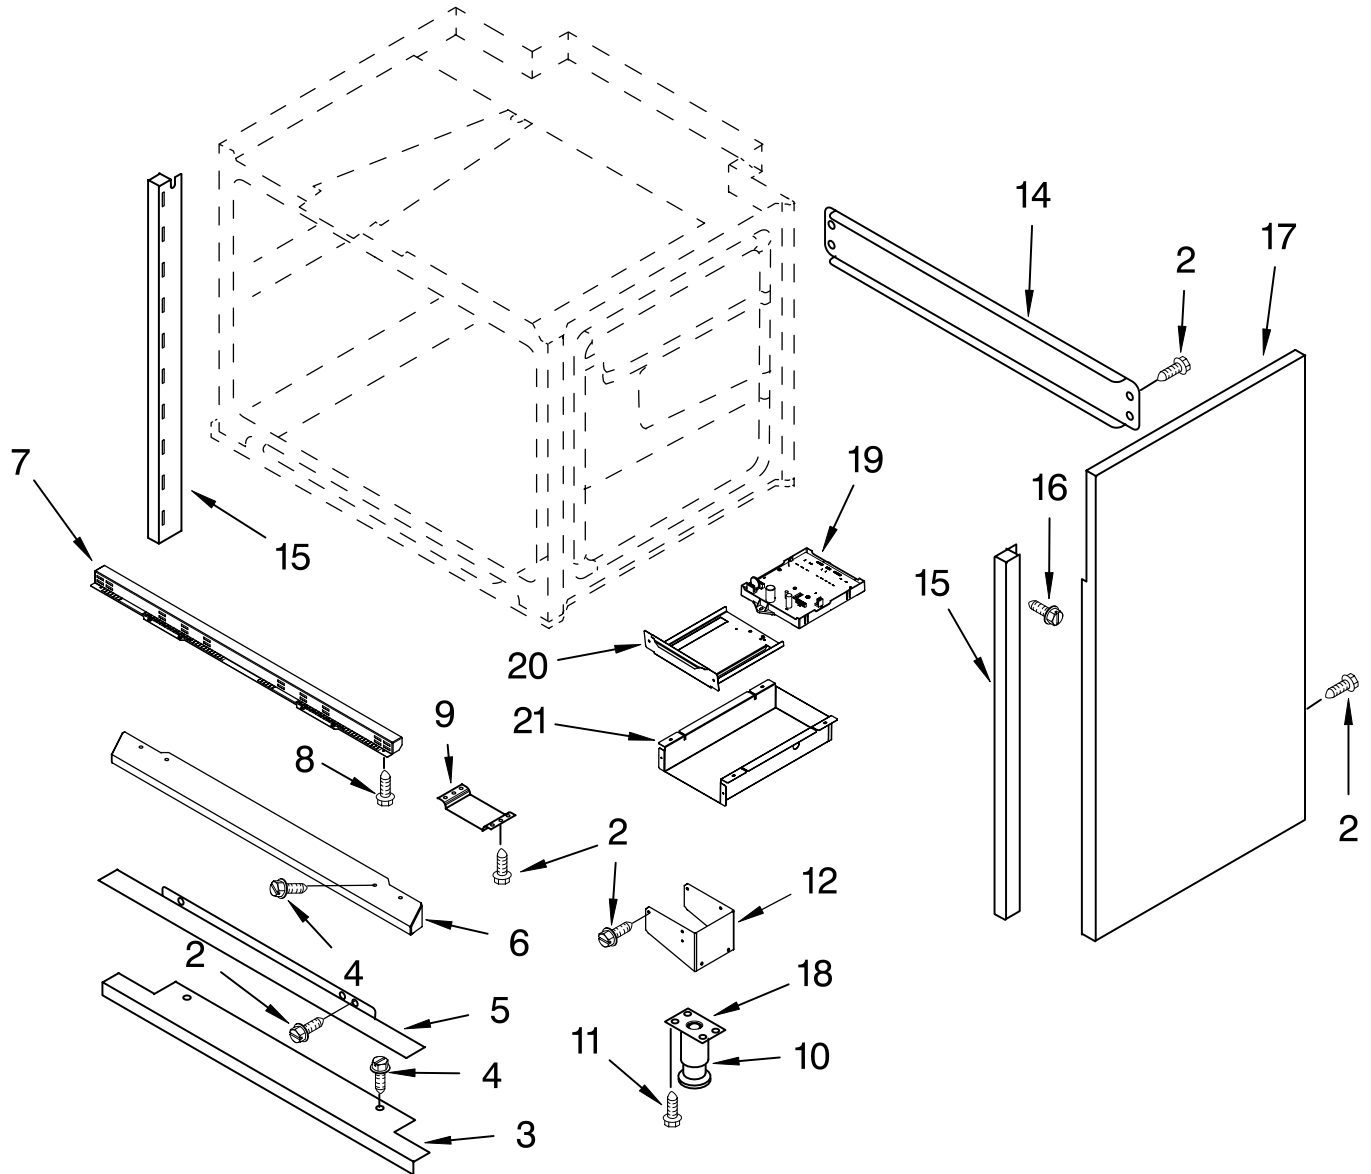

CHASSIS PARTS

For Model:KDRP487MSS03

(Stainless Steel)

Illus. No.	Part No.	DESCRIPTION
2	4449809	Screw, 8-18 x 3/8
3	8301141	Backer, Trim Lower
4	3400837	Screw, 8-18 x 3/8
5	8301137	Deflector, Center
6	8301138	Vent, Bottom Upper
7	8302545	Vent, Center
	8301576	Gasket
	3400805	Screw (4)
8	3196537	Screw, 8-18 x 3/8
9	9759092	Bracket, Mounting Regulator

Illus. No.	Part No.	DESCRIPTION
10	9759117	Foot Assembly
11	3400518	Screw, 5/16-12 x 5/8
12	4455644	Gusset
14	9760674	Brace, Rear
15	8301133	Right Side
	8301134	Left Side
16	3400805	Screw, 8-18 x 3/8

Illus. No.	Part No.	DESCRIPTION
17		Side Chassis
	4457201	Right Side
	4457202	Left Side
	3400837	Screw
18	9759118	Plate, Mounting
19	8301195	Control, Master
20	8302528	Box, Control
21	8301577	Bracket, Control Box

FOR ORDERING INFORMATION REFER TO PARTS PRICE LIST